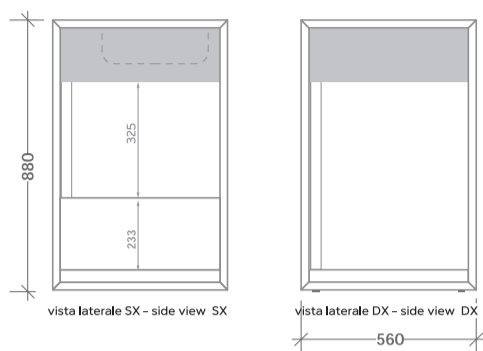

Delivered assembled / spedito montato