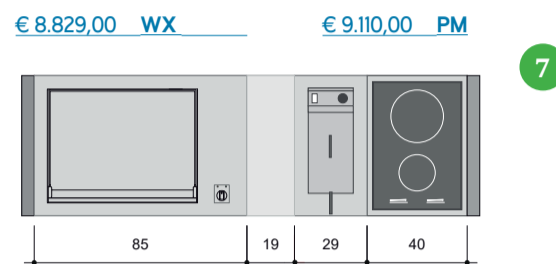

Delivered assembled / spedito montato