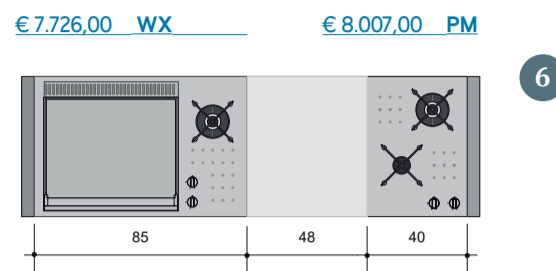

Delivered assembled / spedito montato