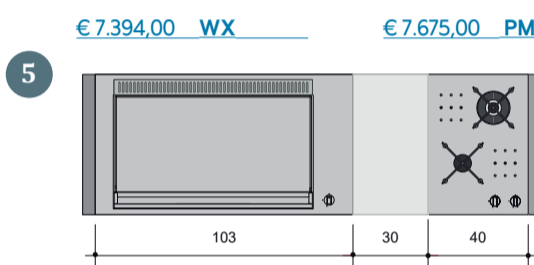

Delivered assembled / spedito montato