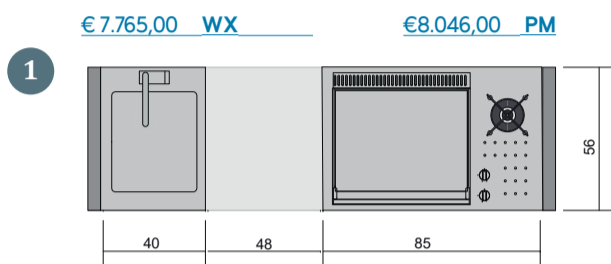

Delivered assembled / spedito montato