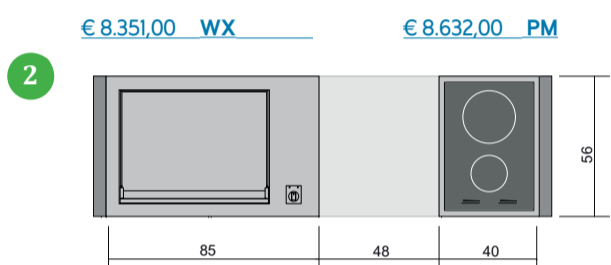

Delivered assembled / spedito montato