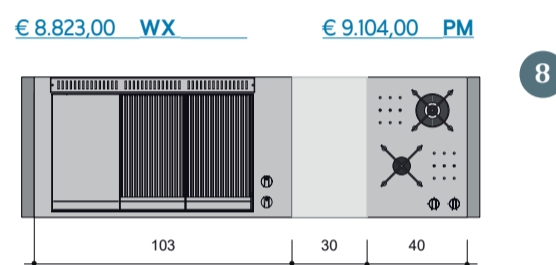

Delivered assembled / spedito montato