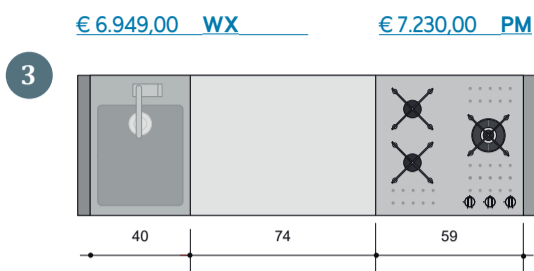

Delivered assembled / spedito montato